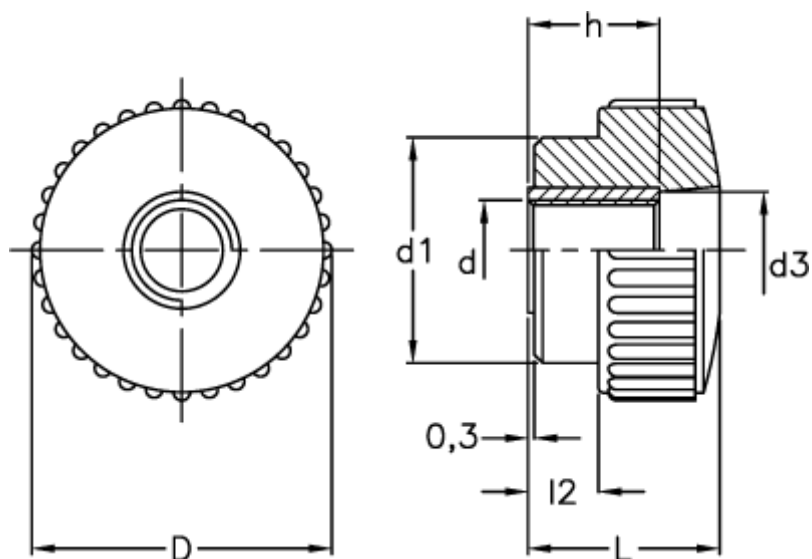

Data Sheet

Article number: 2302002211
Description: E+G Knurled grip knob
B.193/18 FP-M5

Measures

D = 18
d1 = 13
d3 = 7
d 6H = M5
h = 10
L = 12.0
l2 = 3